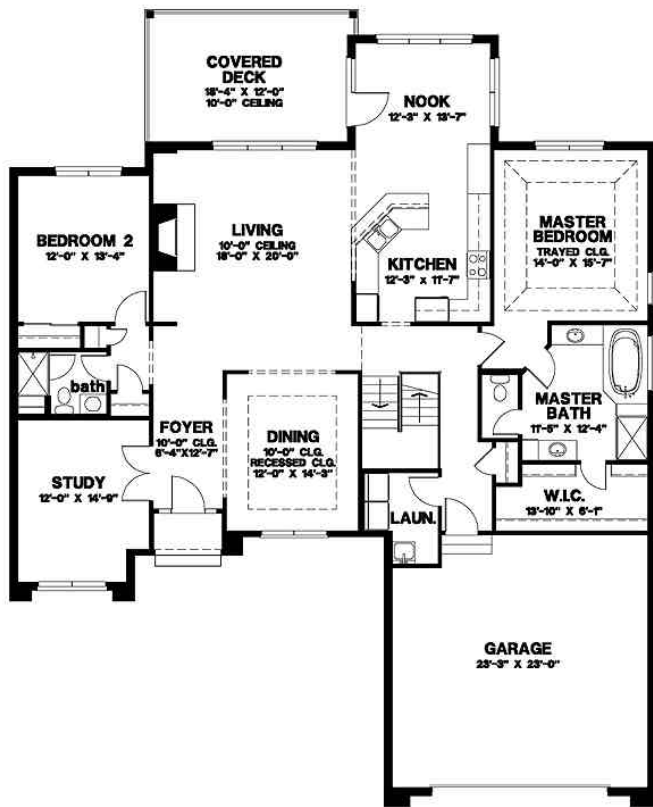

513.683.3080 Fax: 513.697.4633 Susan@HueberHomes.com
 www.johnhueberhomes.com

The Rosewood

FLOOR PLAN 04
 FIRST FLOOR